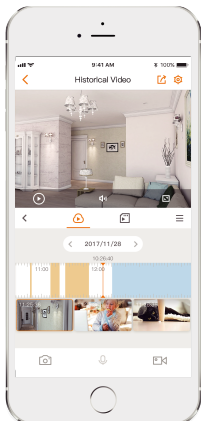

3MP H.265 Wi-Fi Battery Camera

The Cell Go is a 100% wire-free rechargeable camera that delivers well-rounded home protection for up to 120 days on one single charge. 2K , IP65 Weatherproof , Night Vision , Compatible with Amazon Alexa, No monthly fee. Easy wireless installation—no need to connect your security camera to electrical wiring.

- **3MP QHD Video**
  See more details than 1080P
- **100% Wire-Free**
  Supports 2.4 GHz Wi-Fi, Free of network cabling and power wiring hassles
- **Rechargeable Battery**
  DC 5V Power Supply Rechargeable Battery Power
- **Built-in Siren**
  Scare away unwelcome visitors with built-in siren
- **PIR Detection**
  High quality passive PIR detector for reducing false alerts
- **Low-Battery Notifications**
  Informs you when battery level goes down to 20%, 10%, so you can charge it in time.
- **Two-way Talk**
  Using variable sound when taking real-time talk with people in front of the camera
- **Human Detection**
  Quickly find human targets in your home
- **Privacy Mode**
  Device goes to sleep to protect your personal privacy
- **IP65**
  Weatherproof for outdoor conditions
- **Internal Storage**
  Built-in 4 GB eMMC Storage
- **Works with Solar Panel**
  Works with Imou Solar Panel for battery charging