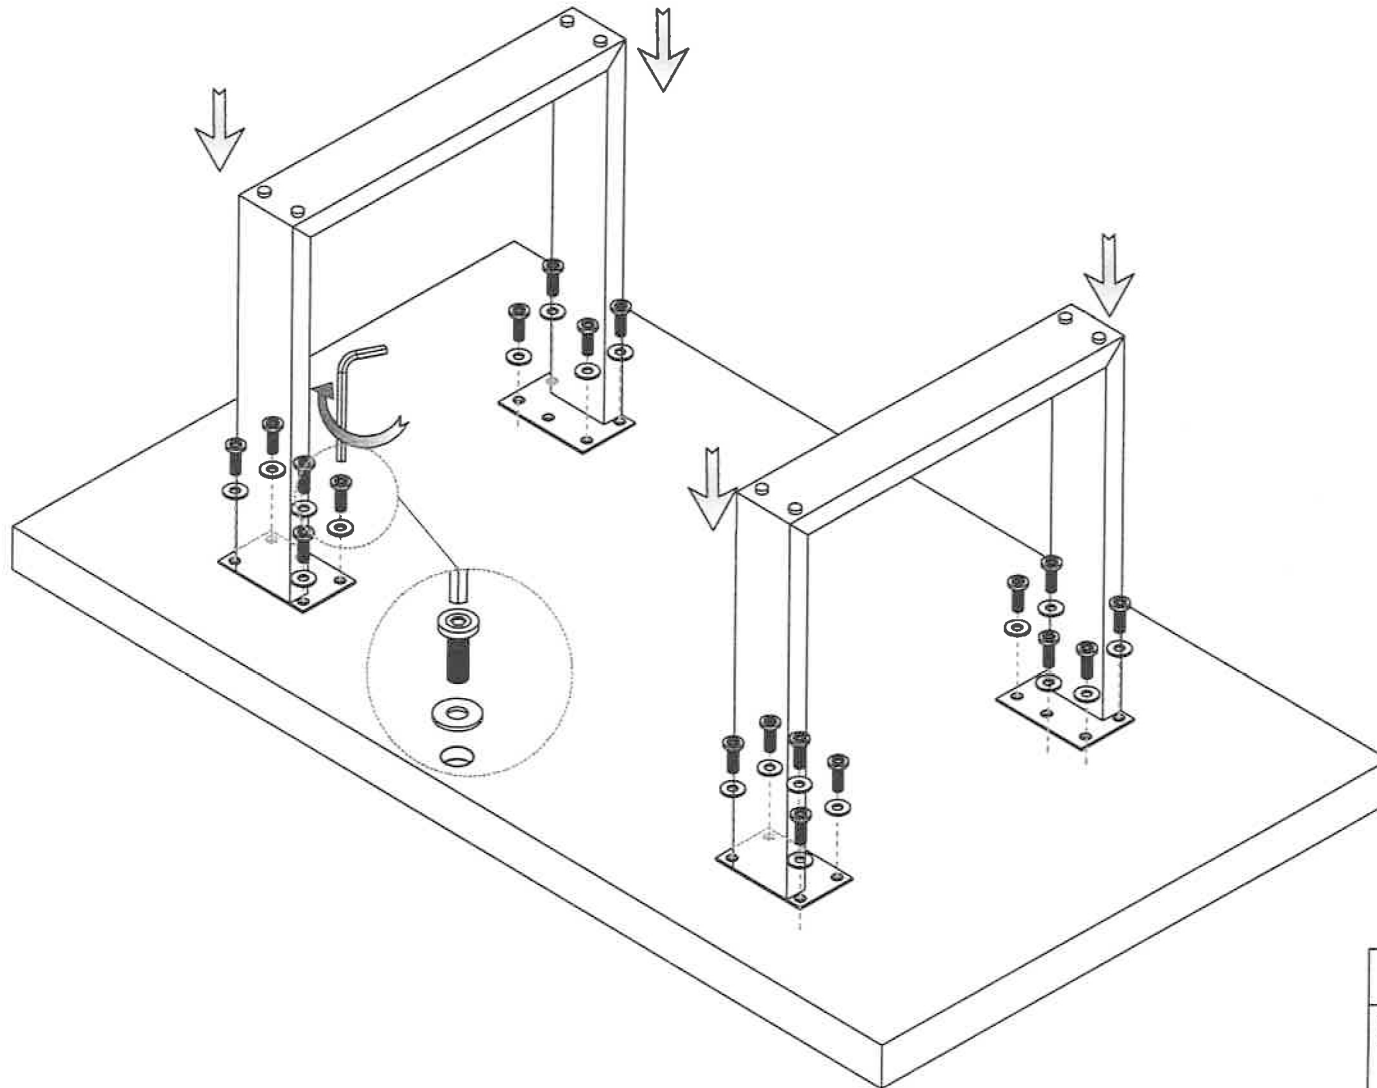

160CM+180CM+200CM

MCA
furniture

GRETA

A	B	C
 M8*25mm	 ø16*ø8*1.5mm	
20	20	1