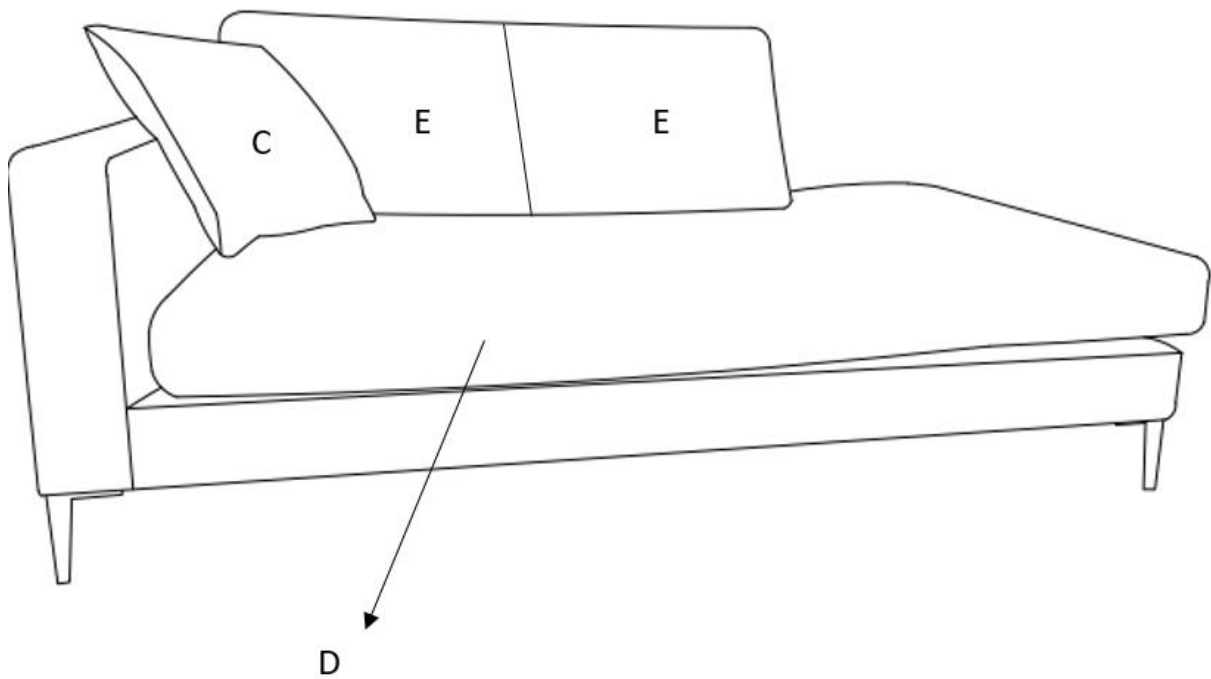

# COZY DAYBED LEFT

M8x20

A

4x

B

8x

C

1x