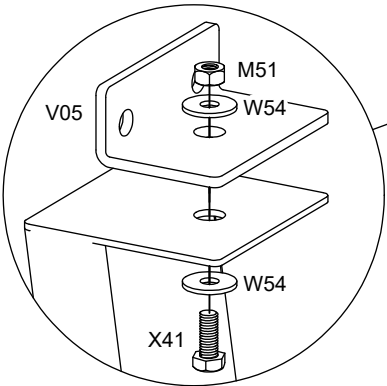

U30 is only included for beds without headboard.

132 14 / 132 16 / 132 18 / 132 20

A1

A2

A3

132 24 / 132 26 / 132 28 / 132 30

B1

C1

C2

132 00

D1

1

2

3

| | | | |
|---|---|--|---|
| F66  4 x ø6,2 x 20mm | K11  2 x ø7 x 70mm | V04  2 x 50 x 50 x 40 x 2mm | Z04  1 x 4mm |
|---|---|--|---|

4

| | | |
|---|---|--|
| A26  2 x ø8 x 40mm | F66  4 x ø6,2 x 20mm | Z04  1 x 4mm |
|---|---|--|

5

| |
|---|
| U30  4 x ø16/ø20 x 6mm |
|---|

U30 only included / needed if NO headboard is included

131 24 / 131 26 / 131 28 / 131 30