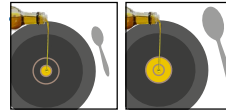

OIL OPTIMIZER