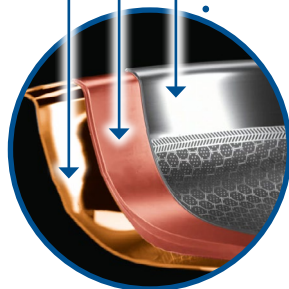

*Enjoy healthily*

*Reduce your need for frying oils with the ELO Oil Optimizer. The two rings allow you to optimize your use of frying oil. The inner ring corresponds to the measure of a teaspoon of oil, the outer one that of a tablespoon of oil.*

## KRATZFESTE RELIEF-STRUKTUR

Die erhabene Reliefstruktur aus Edelstahl macht die Pfanne absolut kratzfest. Gleichzeitig verhindert die vertiefte Antihaftversiegelung, dass ihr Bratgut anbrennt oder anklebt.

*Scratch-resistant relief structure*

*The raised relief structure – made of stainless steel – makes the pan absolutely scratch-resistant. At the same time, the recessed non-stick coating prevents your food from burning or sticking.*

## Mehrschicht-Material

Edelstahl 18/10  
Aluminium Kern  
Magnetischer Edelstahl

*Multi-layer material  
Stainless steel 18/10  
Aluminum core  
Magnetic stainless steel*