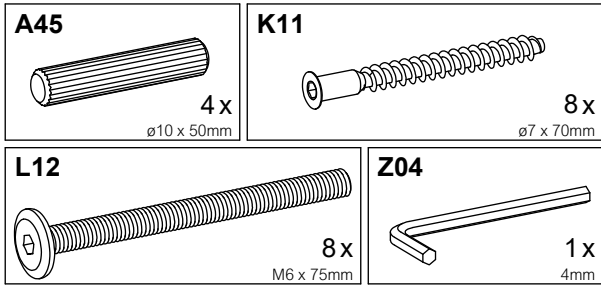

# Bed

"A"

"B"

"C"

"D"

140 x 200 cm: 140 14 + 140 25  
 160 x 200 cm: 140 16 + 140 25  
 180 x 200 cm: 140 18 + 140 25  
 200 x 200 cm: 140 20 + 140 25

140 x 220 cm: 140 14 + 140 82  
 160 x 220 cm: 140 16 + 140 82  
 180 x 220 cm: 140 18 + 140 82  
 200 x 220 cm: 140 20 + 140 82

U30 is only included for beds without headboard.

132 14 / 132 16 / 132 18 / 132 20