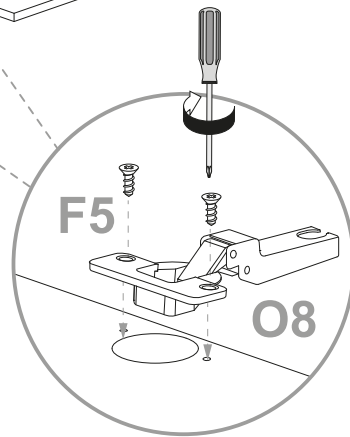

GB **Safety instructions**

The triangle reminds you during the installation of the following notes.

1 Assembly must be carried out by qualified personnel. If it is not carried out correctly, the product may tip over or fall, damaging people or things. Because there are walls of different materials, the screws for fixing to the wall are not including. To choose the right fastening accessories, contact a local dealer.

15

Ø3,5x16mm n.16

n.4

n.4

16

17