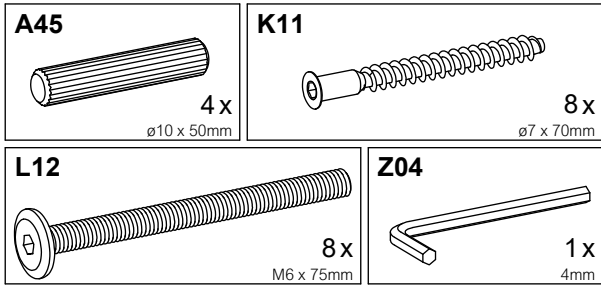

Bed

"A"

"B"

"C"

"D"

140 x 200 cm: 140 14 + 140 25
 160 x 200 cm: 140 16 + 140 25
 180 x 200 cm: 140 18 + 140 25
 200 x 200 cm: 140 20 + 140 25

140 x 220 cm: 140 14 + 140 82
 160 x 220 cm: 140 16 + 140 82
 180 x 220 cm: 140 18 + 140 82
 200 x 220 cm: 140 20 + 140 82

U30 is only included for beds without headboard.

132 14 / 132 16 / 132 18 / 132 20

A1

A2

A3

132 24 / 132 26 / 132 28 / 132 30

B1

L04  8 x M6 x 35mm	M51  4 x M8	V05  4 x 100 x 62 x 36,5mm
W54  8 x ø24/ø8,4 x 2mm	X41  4 x M6 x 20mm	
Z04  1 x 4mm	Z51  1 x 13mm	

C1

M51  8 x M8	V05  4 x 100 x 62 x 36,5mm	W54  8 x ø24/ø8,4 x 2mm	X41  4 x M6 x 20mm
			Z51  1 x 13mm

C2

L04  8 x M6 x 35mm	Z04  1 x 4mm
---	---

132 00

D1

1

2

3

F66  4 x ø6,2 x 20mm	K11  2 x ø7 x 70mm	V04  2 x 50 x 50 x 40 x 2mm	Z04  1 x 4mm
---	---	--	---

4

A26  2 x ø8 x 40mm	F66  4 x ø6,2 x 20mm	Z04  1 x 4mm
---	---	--

5

U30  4 x ø16/ø20 x 6mm

U30 only included / needed if NO headboard is included