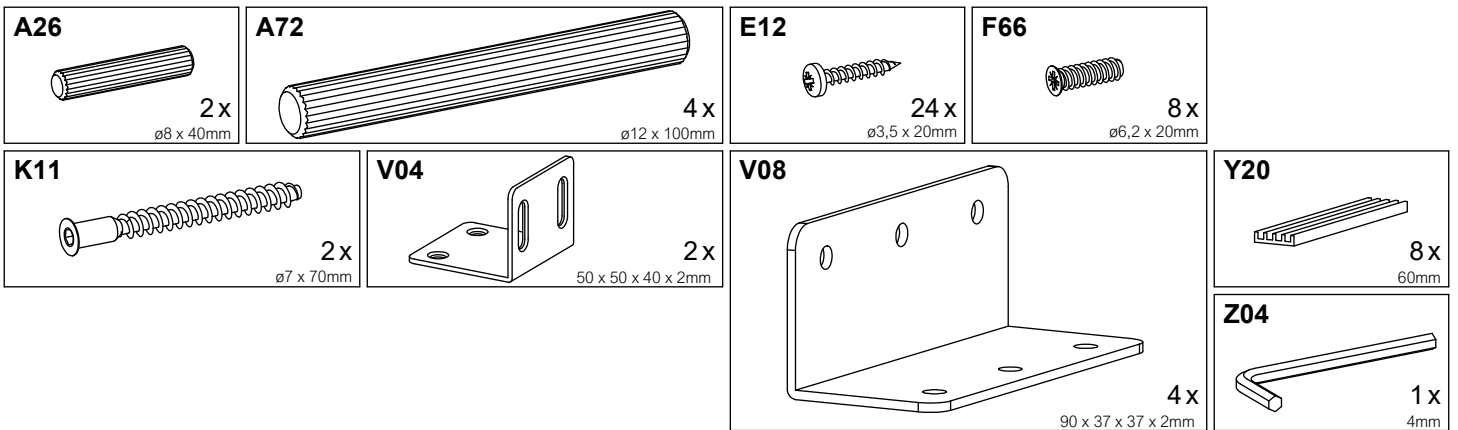

Bed

"A"

"B"

"C"

"D"

140 x 200 cm: 140 14 + 140 25
 160 x 200 cm: 140 16 + 140 25
 180 x 200 cm: 140 18 + 140 25
 200 x 200 cm: 140 20 + 140 25

140 x 220 cm: 140 14 + 140 82
 160 x 220 cm: 140 16 + 140 82
 180 x 220 cm: 140 18 + 140 82
 200 x 220 cm: 140 20 + 140 82

U30 is only included for beds without headboard.

132 14 / 132 16 / 132 18 / 132 20

A1

A2

A3

132 24 / 132 26 / 132 28 / 132 30

B1

L04  8 x M6 x 35mm	M51  4 x M8	V05  4 x 100 x 62 x 36,5mm
W54  8 x ø24/ø8,4 x 2mm	X41  4 x M6 x 20mm	
Z04  1 x 4mm	Z51  1 x 13mm	

C1

M51  8 x M8	V05  4 x 100 x 62 x 36,5mm	W54  8 x ø24/ø8,4 x 2mm	X41  4 x M6 x 20mm
			Z51  1 x 13mm

C2

L04  8 x M6 x 35mm	Z04  1 x 4mm
---	---

132 00

D1

1

2

3

F66  4 x ø6,2 x 20mm	K11  2 x ø7 x 70mm	V04  2 x 50 x 50 x 40 x 2mm	Z04  1 x 4mm
---	---	--	---

4

A26  2 x ø8 x 40mm	F66  4 x ø6,2 x 20mm	Z04  1 x 4mm
---	---	--

5

U30  4 x ø16/ø20 x 6mm

U30 only included / needed if NO headboard is included